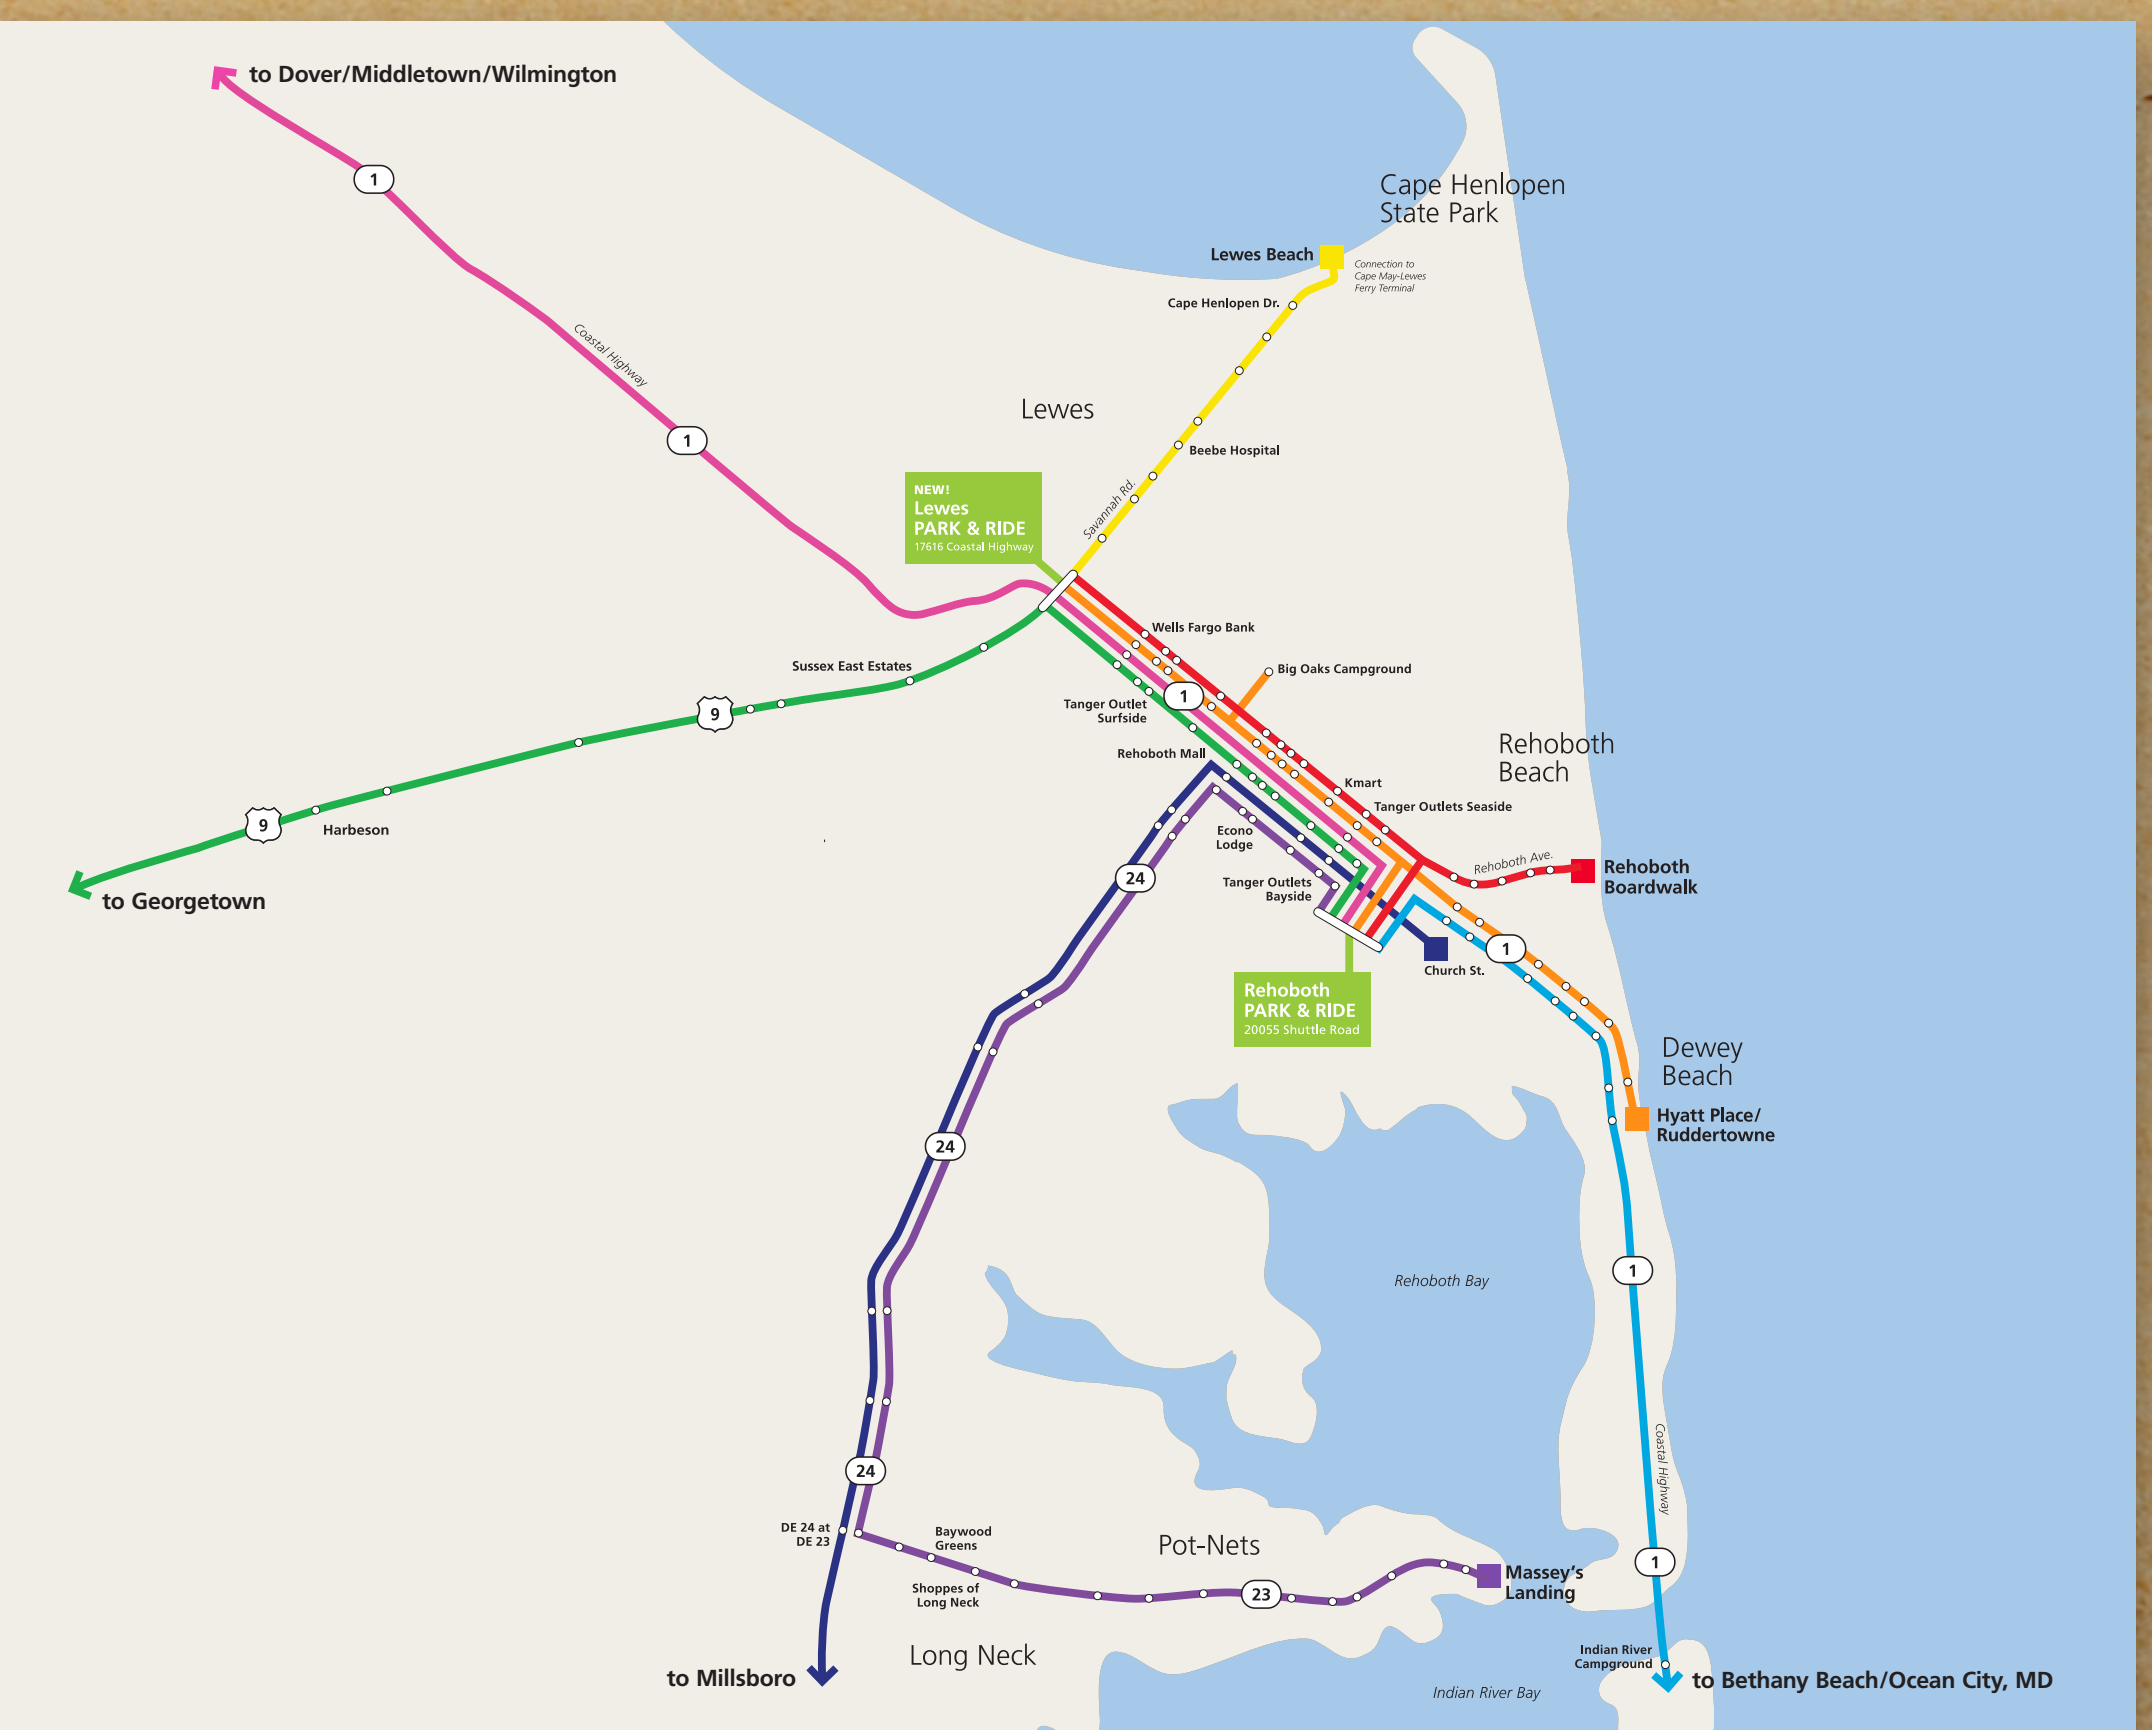

Find Your Bus Route:

SUMMER BUS SERVICE (Frequent daily service from approx. 7 AM to 2 AM – see schedules for details)

- 201 Red Line to Outlets/Rehoboth Park & Ride/Boardwalk
- 203 Orange Line to Outlets/Rehoboth Park & Ride/Dewey Beach
- 204 Yellow Line to Downtown Lewes/Mid-Day Service to Ferry Terminal
- 206 Green Line to Georgetown
- 207 Purple Line to Long Neck/Pot-Nets
- 208 Light-Blue Line to Dewey/Bethany/Fenwick Island/Ocean City, MD
- 305 Magenta Line to Dover/Middletown/Wilmington (Fri., Sat., Sun. & Holidays)

YEAR-ROUND BUS SERVICE (Weekday service – see schedules for details)

- 206 Green Line to Georgetown
- 215 Dark-Blue Line to Millsboro

PARK & RIDE LOCATIONS

- NEW Lewes Park & Ride – Free Parking; Bus fare paid upon boarding
- Rehoboth Park & Ride – \$10/vehicle; Receive up to 4 Daily Passes

FARES

- One-way: \$2
- Daily Pass: \$4.20
- 7-Day Pass: \$18

Map

DART Beach Bus

DART TO THE BOARDWALK

Then DART to the shops, restaurants and nightlife. With frequent daily service, including late night until 2 AM, it's easier than ever to DART everywhere you want to go this summer.

Restaurant/Bar Coasters

DART Beach Bus

DART TO THE BEACH

SERVING:

- Rehoboth Boardwalk
- Outlets/Dewey Beach
- Downtown Lewes
- Georgetown
- Long Neck/Pot-Nets
- Bethany/Ocean City, MD
- Wilmington

Lewes Park & Ride NOW OPEN